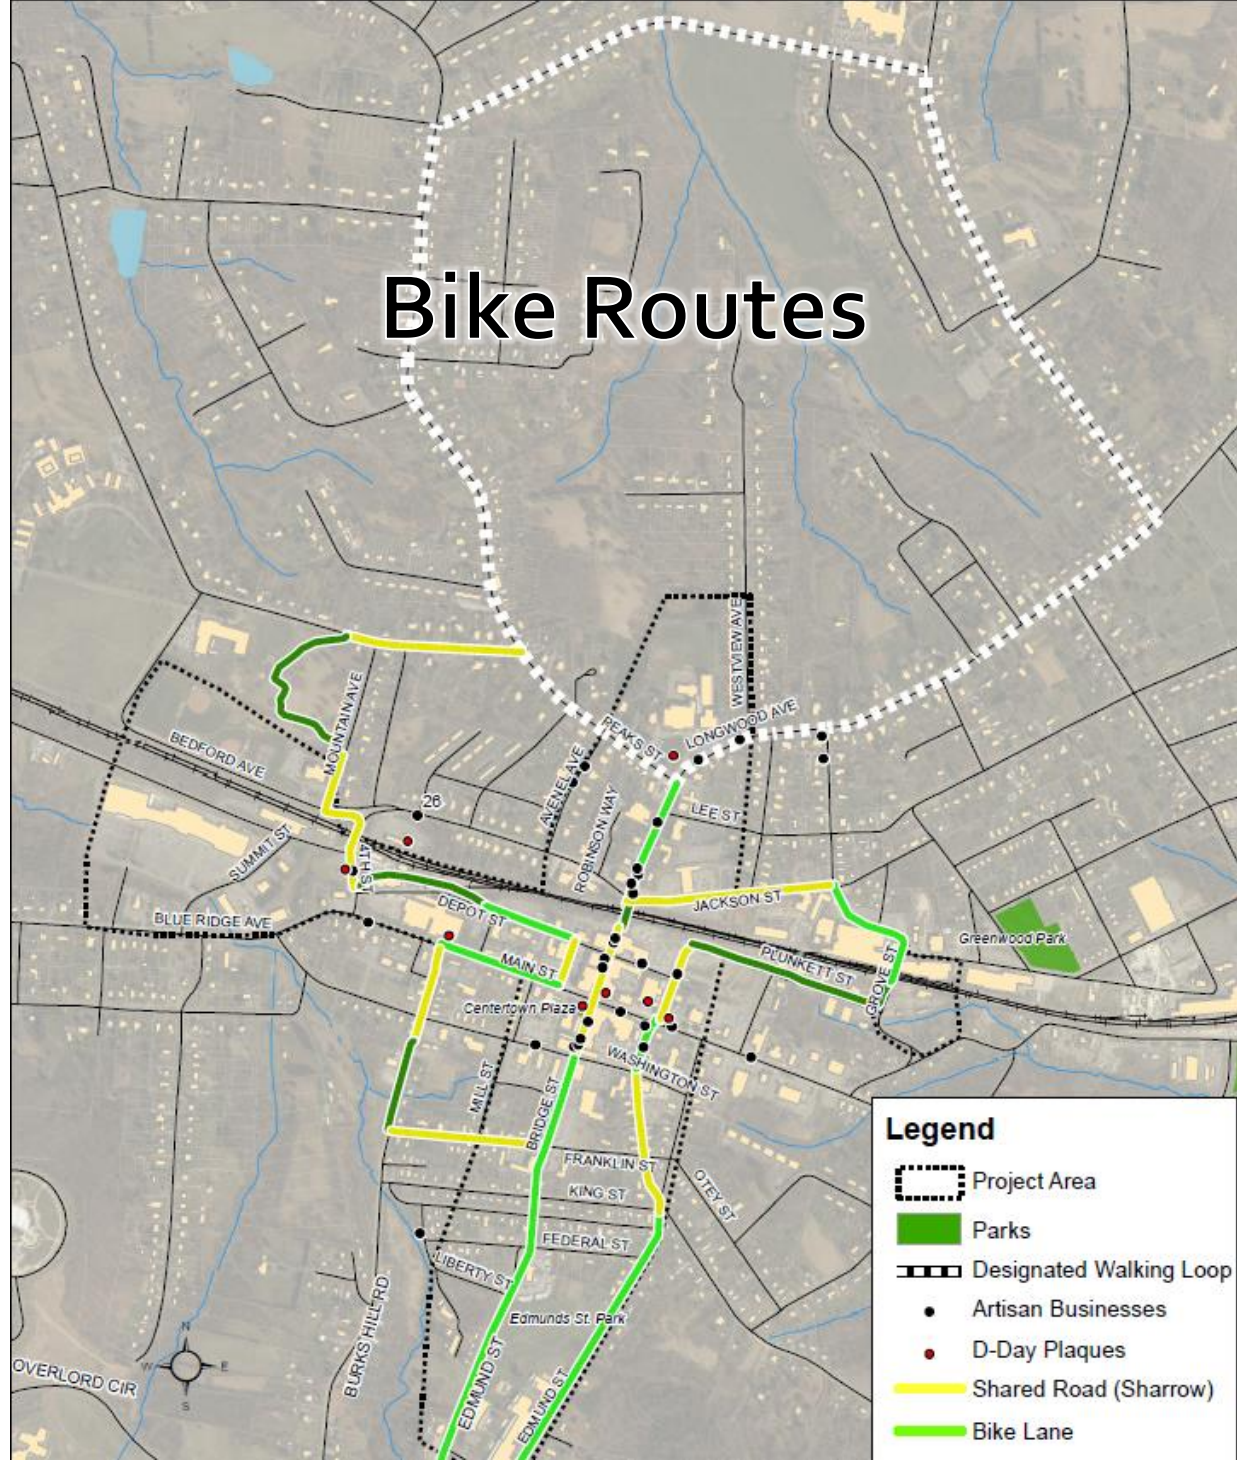

Source: Esri, DigitalGlobe, GeoEye, Earthstar, AeroGRID, IGN, and the GIS User Community

Legend

-  Project Area
-  Parks
-  The Loop
-  # Artisan Trail Site
-  Open after 5 on Saturday (12 total)
-  Open Sunday (5 total)

Source: Esri, DigitalGlobe, GeoEye, Earth
AeroGRID, IGN, and the GIS User Commu

Legend

-  Project Area
-  Parks
-  The Loop
-  # Artisan Businesses
-  Vacant (1st floor)
-  Vacant (2nd floor)

Downtown Vacancies

Source: Esri, DigitalGlobe, GeoEye, Earth
AeroGRID, IGN, and the GIS User Commu

Bike Routes

Legend

- Project Area
- Parks
- Designated Walking Loop
- Artisan Businesses
- D-Day Plaques
- Shared Road (Sharrow)
- Bike Lane

Legend

-  Project Area
-  Parks
-  The Loop
-  Artisan Trail Site
-  Sidewalk Present
-  Sidewalk Connection Missing or Damaged

Walkability

Art & Soul Gallery and Gifts	1	Historic Avenel	23
Artists on Depot Studios	2	Jerome Sturm Photography	24
Azul	3	LeeAnne Ashley Dance Studio	25
Back Room Pottery	4	Liberty Station	26
Beale's Brewery	5	M.T. Maxwell Furniture Co.	27
Bedford Community Orchestra	6	Michael's Menagerie	28
Bedford Farmers Market	7	Old Jail Hill Art Space	29
Bedford Laser Engraving	8	Second Story Art & Furnishings	30
Bedford Library	9	Sherry Chairs and More	31
Bedford Museum	10	Sister to Sister Coffee House	32
Bedford Social Club	11	Small Town Stitchin'	33
BellaItalia	12	Smith Mountain Lake Mosaics	34
Bower Center for the Arts	13	Star City Stitchery	35
Café on Depot	14	The Blue Lady Deli	36
Clam Diggers	15	The Electric Company	37
Cornerstone Gallery	16	The Inn on Avenel	38
Decoy Room	17	The Loft of Lawyers Row	39
Effulgent Productions	18	The Longwood Inn BnB	40
Fisher's Restaurant	19	Town Kitchen and Provisions	41
Goose Creek Studio Gallery	20	Wharton Memorial Garden	42
Granny Lavender Shop	21	2nd Friday in Bedford	43
Hearthside Quilts	22		