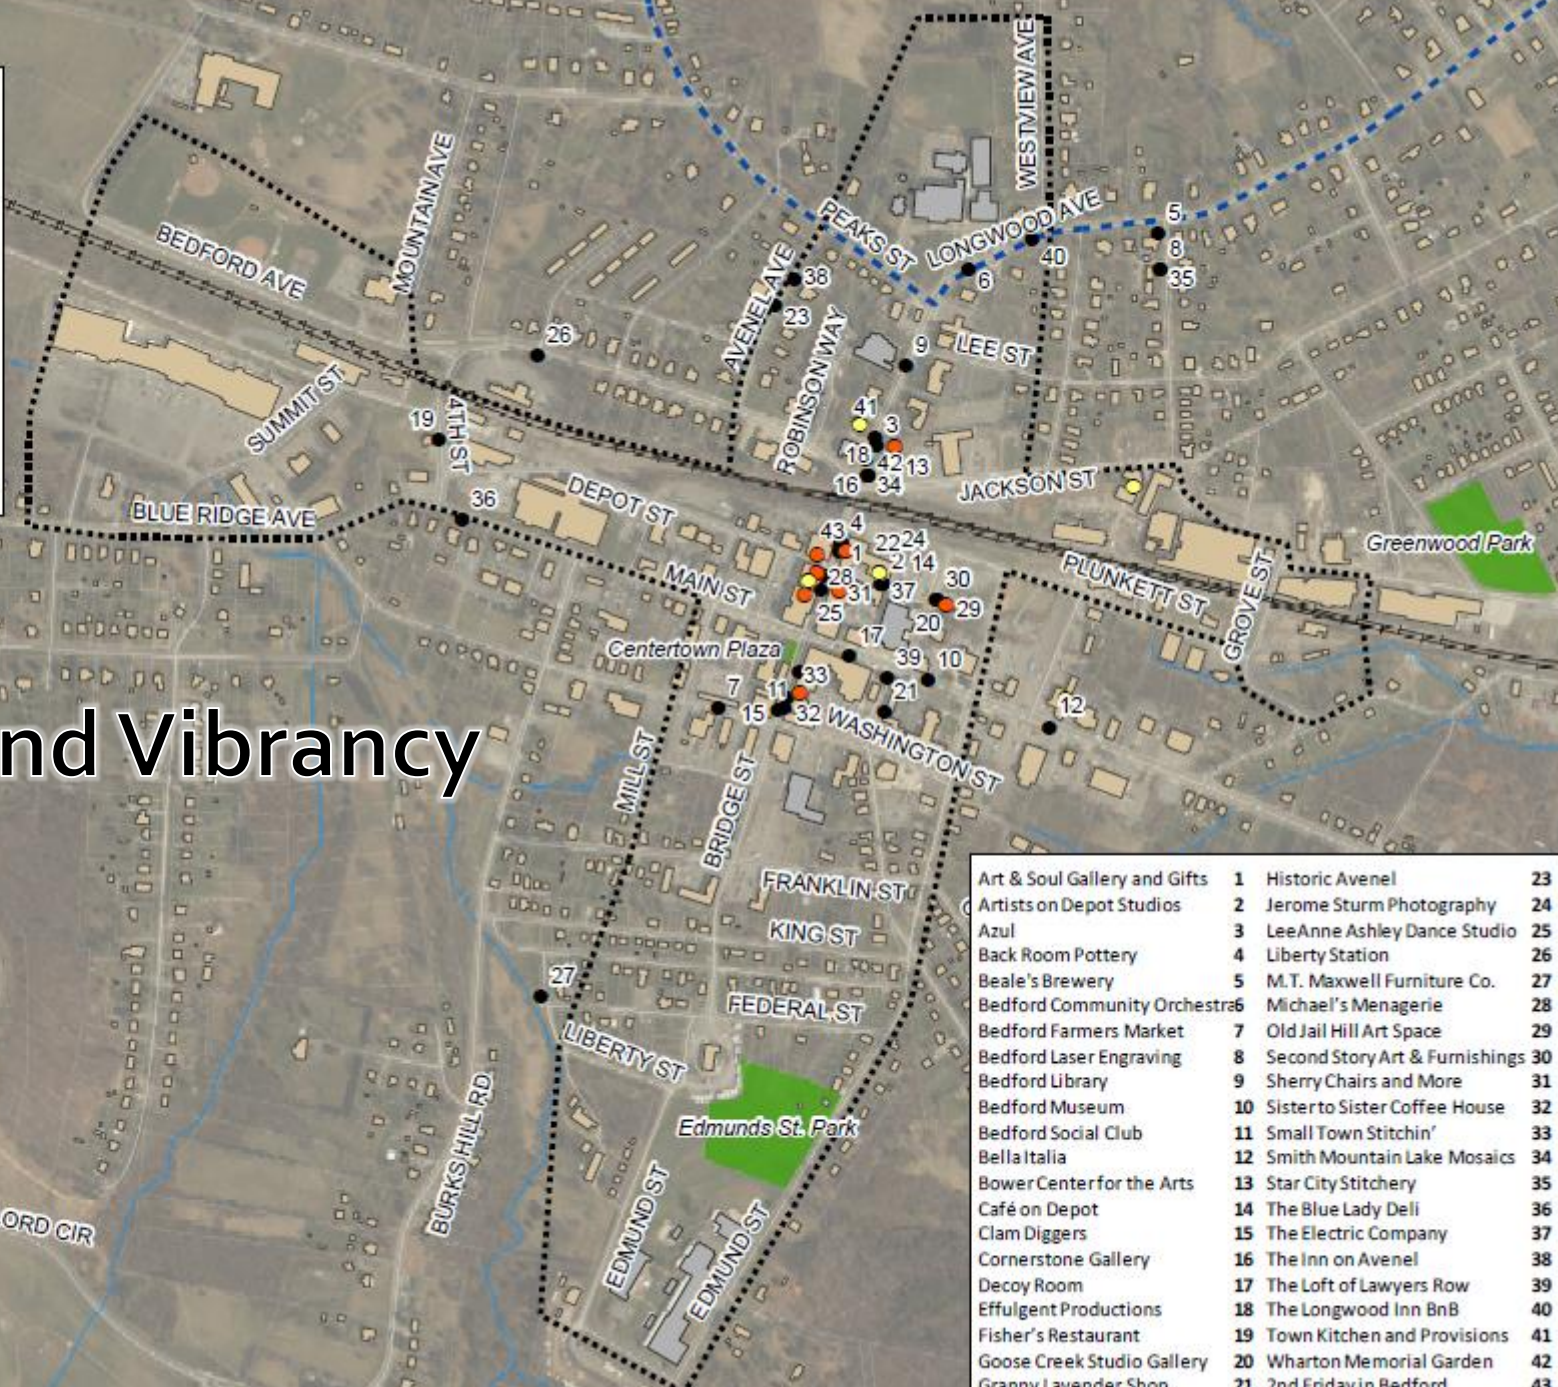

Legend

- Project Area
- Parks
- The Loop
- # Artisan Trail Site
- Open after 5 on Saturday (12 total)
- Open Sunday (5 total)

Weekend Vibrancy

Art & Soul Gallery and Gifts	1	Historic Avenel	23
Artists on Depot Studios	2	Jerome Sturm Photography	24
Azul	3	LeeAnne Ashley Dance Studio	25
Back Room Pottery	4	Liberty Station	26
Beale's Brewery	5	M.T. Maxwell Furniture Co.	27
Bedford Community Orchestra	6	Michael's Menagerie	28
Bedford Farmers Market	7	Old Jail Hill Art Space	29
Bedford Laser Engraving	8	Second Story Art & Furnishings	30
Bedford Library	9	Sherry Chairs and More	31
Bedford Museum	10	Sister to Sister Coffee House	32
Bedford Social Club	11	Small Town Stitchin'	33
Bella Italia	12	Smith Mountain Lake Mosaics	34
Bower Center for the Arts	13	Star City Stitchery	35
Café on Depot	14	The Blue Lady Deli	36
Clam Diggers	15	The Electric Company	37
Cornerstone Gallery	16	The Inn on Avenel	38
Decoy Room	17	The Loft of Lawyers Row	39
Effulgent Productions	18	The Longwood Inn BnB	40
Fisher's Restaurant	19	Town Kitchen and Provisions	41
Goose Creek Studio Gallery	20	Wharton Memorial Garden	42
Granny Lavender Shop	21	2nd Friday in Bedford	43
Hearthside Quilts	22		

Source: Esri, DigitalGlobe, GeoEye, Earth
AeroGRID, IGN, and the GIS User Commu