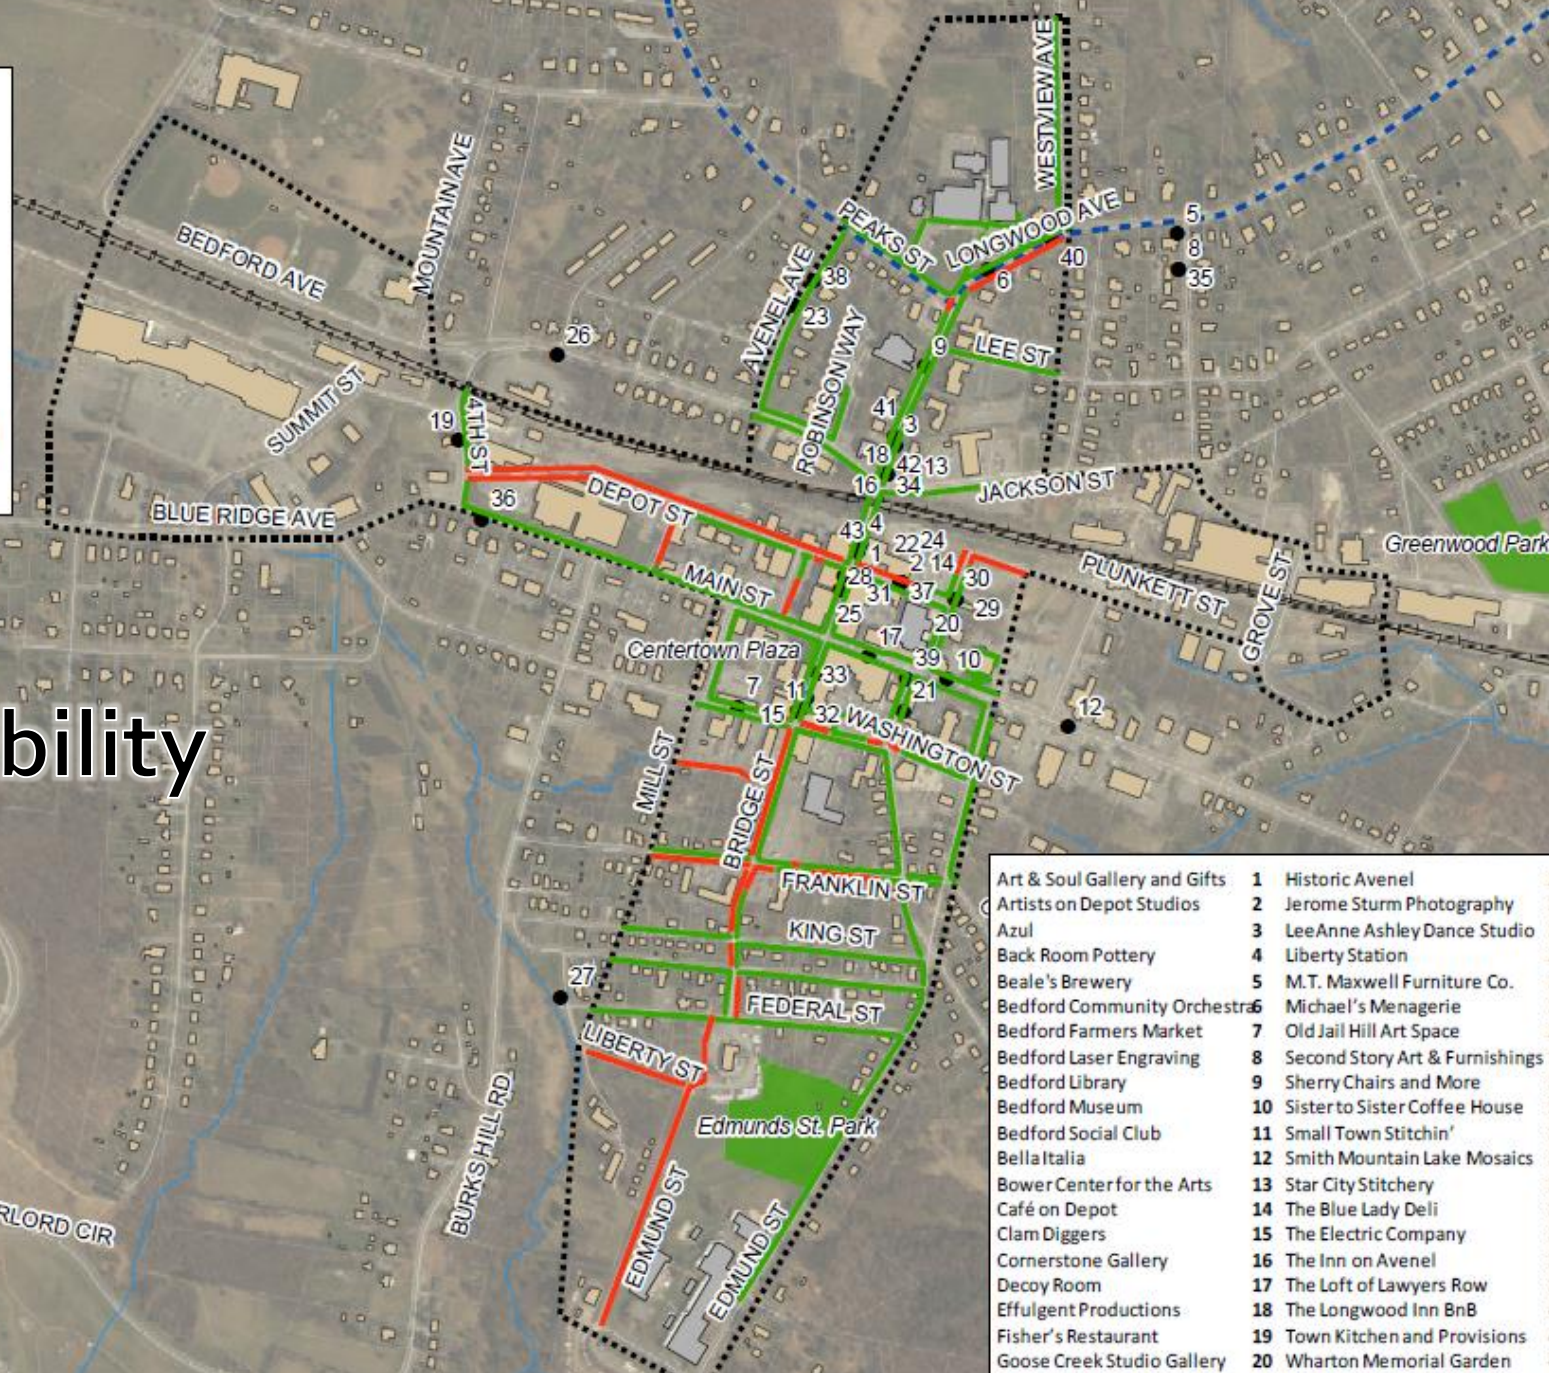

Source: Esri, DigitalGlobe, GeoEye, Earth
AeroGRID, IGN, and the GIS User Commu

Bike Routes

Legend

- Project Area
- Parks
- Designated Walking Loop
- Artisan Businesses
- D-Day Plaques
- Shared Road (Sharrow)
- Bike Lane

Legend

-  Project Area
-  Parks
-  The Loop
-  Artisan Trail Site
-  Sidewalk Present
-  Sidewalk Connection Missing or Damaged

Walkability

Art & Soul Gallery and Gifts	1	Historic Avenel	23
Artists on Depot Studios	2	Jerome Sturm Photography	24
Azul	3	LeeAnne Ashley Dance Studio	25
Back Room Pottery	4	Liberty Station	26
Beale's Brewery	5	M.T. Maxwell Furniture Co.	27
Bedford Community Orchestra	6	Michael's Menagerie	28
Bedford Farmers Market	7	Old Jail Hill Art Space	29
Bedford Laser Engraving	8	Second Story Art & Furnishings	30
Bedford Library	9	Sherry Chairs and More	31
Bedford Museum	10	Sister to Sister Coffee House	32
Bedford Social Club	11	Small Town Stitchin'	33
BellaItalia	12	Smith Mountain Lake Mosaics	34
Bower Center for the Arts	13	Star City Stitchery	35
Café on Depot	14	The Blue Lady Deli	36
Clam Diggers	15	The Electric Company	37
Cornerstone Gallery	16	The Inn on Avenel	38
Decoy Room	17	The Loft of Lawyers Row	39
Effulgent Productions	18	The Longwood Inn BnB	40
Fisher's Restaurant	19	Town Kitchen and Provisions	41
Goose Creek Studio Gallery	20	Wharton Memorial Garden	42
Granny Lavender Shop	21	2nd Friday in Bedford	43
Hearthside Quilts	22		